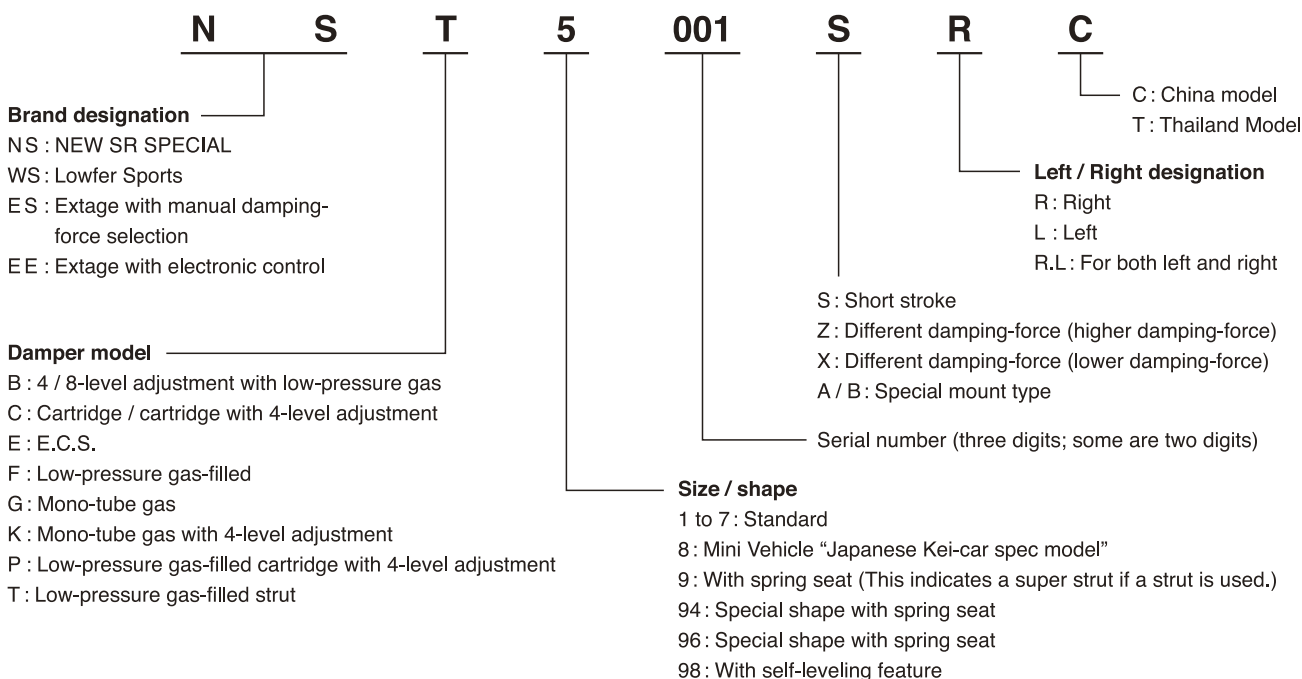

Model Number Chart by Car Type

⚠ As for special features (i.e. lower ride height), if no relevant comment is provided, no such feature is provided.

MODEL/YEAR	Grade	Front Rear	NEW SR Special	Lowfer Sports	Extage	Real Sports Damper
■ VITZ						
NCP10	2 (CL.A. U), 4 (2NZFE (1.3L)), 7 (3Door, 5Door), 11 (FF)	F	NST5206RL	WST5206RL		
99/1 ~		R	NSF2051	WSF2051		
NCP10	2 (RS), 4 (2NZFE (1.3L)), 7 (3Door, 5Door), 11 (FF),	F	NST5206RL	WST5206RL		MR-NCP13
00/6 ~		R	NSF2051	WSF2051		

● Mention of Electronically Controlled Shock Absorber

If the shock absorber has a special electronic control feature, it will be mentioned in the "Model" column. Please note that, if there is no mention of it in the column, the electronically controlled shock absorber is not used in the car.

1. 1 (name), 2 (grade), 3 (engine type), 4 (engine model),
   5 (exterior design), 6 (body style), 7 (door),
   8 (passenger capacity), 9 (cargo capacity), 10 (tire),
   11 (drive), 12 (note), 13 (area)

* For Vitz, it will be as follows: Grade (Classic), engine model (2NZFE), number of doors (3-door/5-door).

* Before replacing a cartridge, confirm whether the strut can be disassembled from the car in which it is installed. Please note that the cartridge cannot be installed in a car containing a strut that cannot be disassembled.

Outline of Model Number System