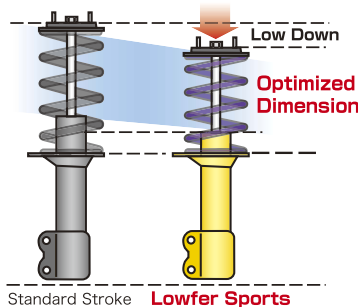

The New SR also provides the same stroke as your car's original suspension to expand your capacity to drive over irregular terrain. (Bump and rebound strokes are especially important when driving over irregular terrain.)

Lower Sports Plus 14-Level Dial Easy Adjustments to Suit Your Driving Style

Comfortable ride with Lower suspension. Installing a lowering spring results in a lower ride height than with a standard spring. But installing a short-stroke shock absorber means the stroke will be nearly the same as the original shock absorber.