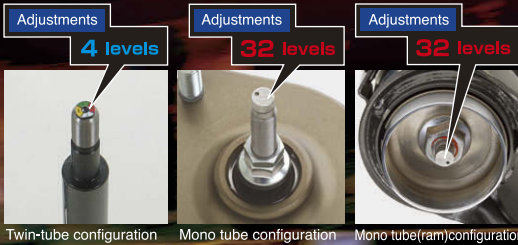

Spec TR
Full-Length type