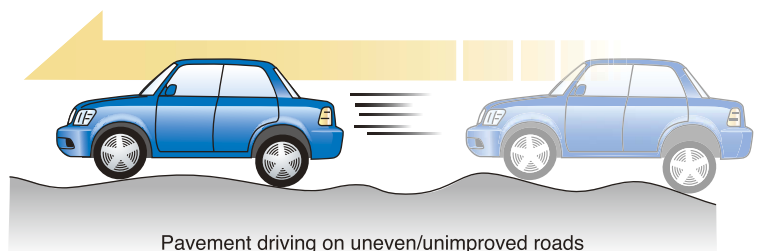

Better handling

Improved cornering

Reduced braking distances

Additionally, the New SR shocks keep damping forces from becoming excessive for pleasurable, fatigue-free, long-distance driving.

The New SR has the same dimensions as your car's original shock absorbers, but offers greater durability than any other suspension type (including suspensions that offer height adjustments).

The New SR also provides the same stroke as your car's original suspension to expand your capacity to drive over irregular terrain. (Bump and rebound strokes are especially important when driving over irregular terrain.)